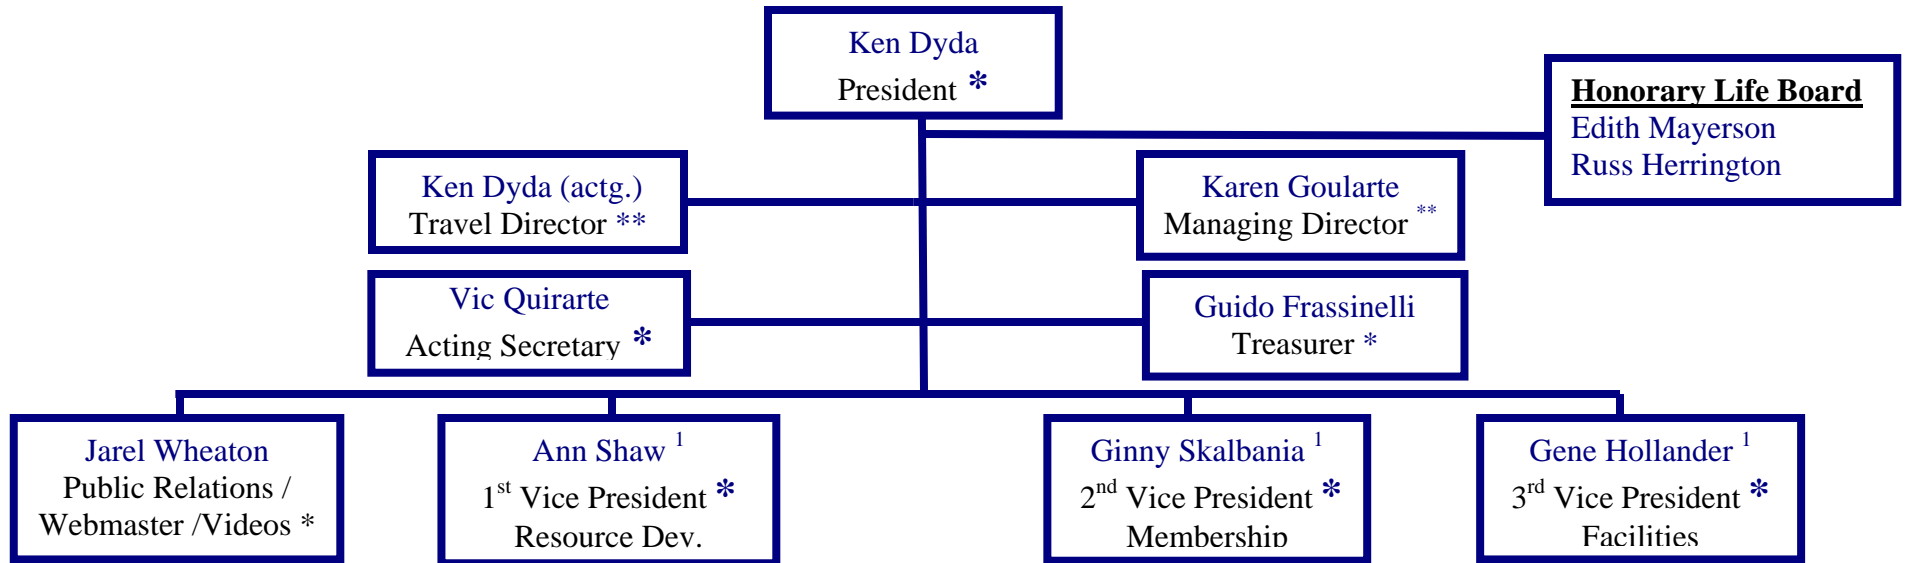

2008 PENINSULA SENIORS ORGANIZATION CHART

- 2008 Directors**
- Harry Bellows
 - Carole Black
 - Marty Dodell
 - Ken Dyda
 - Bob Filep
 - Guido Frassinelli
 - Richard Goularte
 - Gene Hollander¹
 - Vic Quirarte
 - Ann Shaw¹
 - Ginny Skalbania¹
 - Herb Stark
 - Shirley Sylvester¹
 - Dorothy Thompson
 - Mary Toomey¹
 - Bob Visser
 - Jarel Wheaton

* Denotes Executive Committee

** Denotes non-voting member of Executive Committee & Board of Directors

1. Denotes those whose eligibility expired, however serve until replaced.